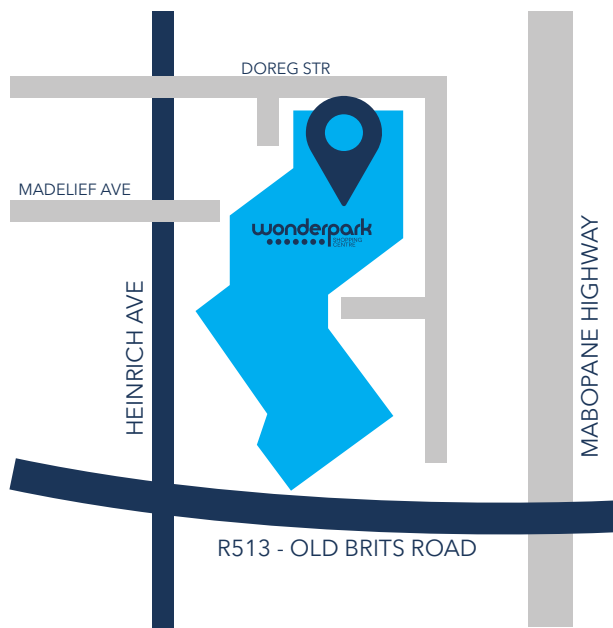

MAP TO WONDERPARK

TO GET TO THE SHOPPING CENTRE (COMING FROM JHB)

- Take the N1 north (Pietersburg) highway
- Take the Rustenburg Off ramp (just after Zambezi off ramp)
- Go through the Toll Gate (R11.50 per car) drive approx. 7 km
- Take the Pretoria (R80)/Soshanguve off ramp (after Rosslyn)
- At the road split, take the Pretoria (R80) off ramp (far left)
- You are now on the Mabopane freeway
- Take the first off ramp Brits/Akasia
- At the traffic lights turn right
- At the second set of traffic lights right
- The centre will be on your right hand side

WONDERPARK SHOPPING CENTRE:

Cnr Brits Road & Heinrich Avenue, Karenpark, 0118 GPS: S25° 40,264 E28° 6,703

Comrades Qualifier and Totalsports Two Oceans Marathon Qualifier

CUT-OFF TIMES

Distance/Event
42.2 km - 11h30 (6hrs)
21.1 km - 09h00 (3,5hrs)
10 km - 08h00 (2hrs)
5km fun run - 08h00 (1hrs 50 min)

Any participant in the 42.2km event, who has not reached the 21.1km/42.2km split (20 km mark) in 2 hours 45 minutes, will not be permitted to proceed on the 42.2km route and will be routed to the 21.1km finish.

ENTRY DETAILS

42.2 & 21.1KM ENTRIES
Only pre-entries. No race day Entries will be accepted

5 & 10KM ENTRIES
Pre-Entries and Entries on race day will be available.

ONLINE ENTRIES: www.entryninja.com

Scan to enter online

FRIDAY ENTRIES 24 January 2025
Entries for all distances
Wonderpark Shopping Centre, Woolworths Court
NO CASH, CARD payments only
Time: 14h00 - 19h30

RACE DAY ENTRIES 25 January 2025
Entries for 5km & 10km ONLY
Wonderpark Shopping Centre, Woolworths Court
NO CASH, CARD payments only
04h00 - 06h00

COLLECTION
Wonderpark Shopping centre, Entrance 5, Woolworths Court Friday 24 January 2024 14h00 - 19h30
Saturday 25 January 2025 Before the race

SALES SHOP ENTRIES
Entries for all distances (see list of shops)
Closes Thursday 23 January 2025

Run-A-Way Sport
302 Freesia Street, Lynwood Ridge
012 361 3733

Tshwane Running Shop
280 Sefako Makgatho Street Sinoville
076 929 7384

The Sweat Shop
Dunkeld West Centre
281 Jan Smuts Avenue, Dunkeld West
011 325 2568

Kloppers
Catle Gate Lifestyle Centre, Pretoria
012 051 4200

Decathlon
Castanet Street Brakfontein
399-Jr Centurion
012 000 1791

Adidas Wonderpark
Shop 20, Wonderpark Shopping Centre, Cnr Heinrich
012 001 7011

Shop Entries Closes on Thursday 23 January 2025

ENTRY FEES

(PLEASE TICK APPLICABLE RACE ENTRY)

DISTANCE	ONLINE ENTRY FEE	LATE ENTRY	Vitality Points
42.2KM	R310	R340	3000
21.1KM	R180	R200	1500
10KM	R140	R170	600
5KM Fun Run/Walk	R60	R60	
Blind Runners and 80+	Free	Free	
Temporary License	R70	R70	

PLEASE NOTE: Unlicensed athletes running/walking the 42.2km, 21.1km and 10km must purchase a temporary license number for R70.

These entry fees exclude service charges.